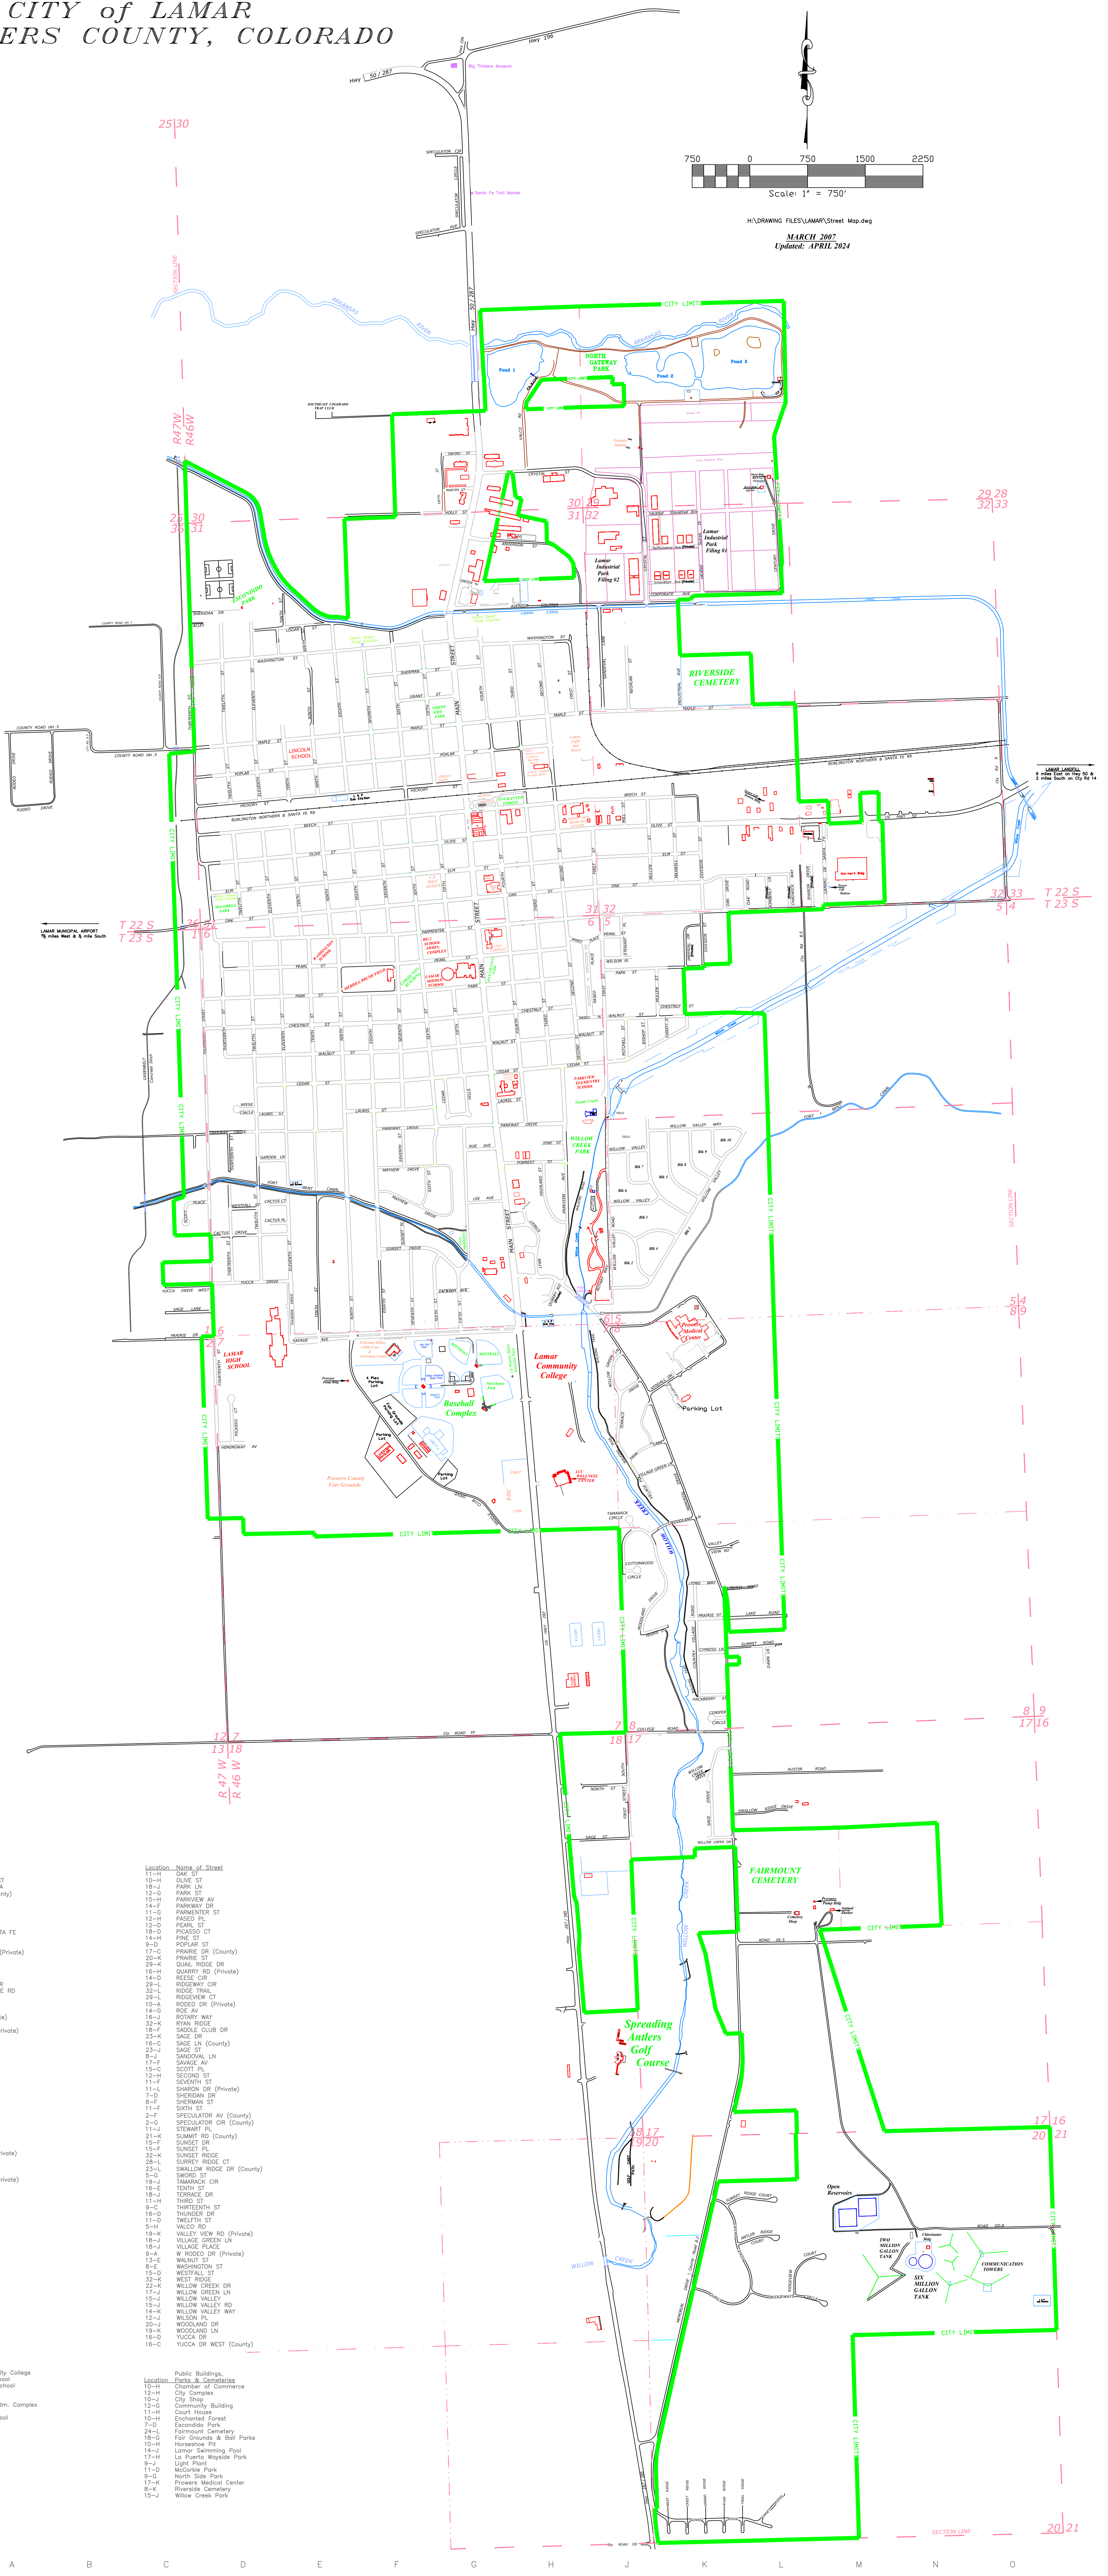

CITY of LAMAR PROWERS COUNTY, COLORADO

H:\DRAWING FILES\LAMAR\Street Map.dwg
MARCH 2007
Updated: APRIL 2024

Location	Name of Street	Location	Name of Street
9-G	ANDERSON ST	11-H	DAW ST
28-L	ANTLER RIDGE CT	10-H	DOLVE ST
7-H	AVENIDA COLOMIA	10-G	PARK LN
22-G	AUSTIN RD (County)	15-G	PARKWAY AV
13-J	BISHOP ST	14-F	PARKWAY DR
15-D	CACTUS CT	11-F	PARMENTER ST
15-D	CACTUS DR	12-H	PASEO PL
11-M	CAMINO DE SANTA FE	15-D	PEARL ST
13-E	CEDAR ST	18-D	PICASSO CT
11-I	CHADWICK WAY (Private)	9-D	POPLAR ST
22-J	CHESTNUT ST	17-C	PRABE DR (County)
22-K	CONNERS CIR	20-G	PRABE ST
7-J	CORPORATE AV	16-H	QUAIL RIDGE DR
21-K	COUNTRY VILLAGE RD	14-D	REISE CIR
32-K	CREST RIDGE	20-L	ROSEWAY CIR
6-H	CRYSTAL ST	32-L	RIDGE TRAIL
21-L	DAMON LN (Private)	10-A	RODEO DR (Private)
9-B	E RODEO DR (Private)	16-J	RODNEY WAY
11-K	EIGHTH ST	18-F	SADDLE CLUB DR
11-D	ELEVENTH ST	23-K	SAGE LN (County)
13-K	EVERETT ST	8-J	SANDOWAL LN
8-H	FIFTH ST	15-C	SCOTT PL
14-H	FIRST ST SOUTH	11-F	SEVENTH ST
11-D	FOURTH ST	11-L	SHERON DR (Private)
14-D	GARDEN LN	7-D	SHERMAN DR
32-K	GRAND RIDGE	8-F	SHERMAN ST
8-F	GRANT ST	11-F	SIXTH ST
21-K	HACKBERRY ST	2-F	SPECULATOR AV (County)
18-D	HEMINGWAY AV	20-G	SPECULATOR CIR (County)
10-L	HICKORY ST	11-J	STEWART PL
15-H	HOLLAND ST	21-K	SUNRISE RD (County)
6-G	IMPERIAL DR (Private)	18-F	SUNSET DR
8-K	JACKSON AV	32-K	SUNSET RIDGE
17-K	KENDALL DR	23-L	SUNRISE RIDGE CT
11-L	KIMBERLY LN (Private)	5-D	SWALLOW RIDGE DR (County)
14-F	LAUREL ST	19-J	TAMARACK CIR
20-L	LACE RD	16-C	TERRACE DR
20-K	LIBERTY RD	11-H	TENTH ST
15-C	LONG WAY	9-C	THIRTEENTH ST
7-D	LOGAN ST	16-D	THUNDER ST
11-D	MAIN ST	11-D	TWELFTH ST
3-K	MAPLE ST	5-H	VALCO RD
15-F	MARVIEW DR	18-K	VALLEY VIEW RD (Private)
20-K	MARWELL ST	18-G	VILLAGE GREEN LN
10-J	MAYHEW DR	15-C	VILLAGE PLACE
13-J	MILL ST	9-A	W RODEO DR (Private)
10-J	MILLEN ST	15-C	WASHINGTON ST
16-E	NINTH ST	15-C	WESTFALL ST
22-J	NORTH ST	32-K	WEST RIDGE
11-K	OKM DR	17-J	WILLOW CREEK DR
11-K	OKM RD	15-K	WILLOW GREEN LN
		15-K	WILLOW VALLEY RD
		12-J	WILSON PL
		18-D	WOODLAND DR
		16-D	WOODLAND LN
		16-C	YUCCA DR
		16-C	YUCCA DR WEST (County)

Location	Schools	Location	Parks & Cemeteries
18-I	Lamar Community College	10-H	Chamber of Commerce
17-E	Lamar High School	12-H	City Complex
12-D	Lamar Middle School	10-H	City Shop
9-E	Lincoln School	12-G	Community Building
14-J	Lincoln School	11-H	Court House
12-D	RE-2 School Adm. Complex	10-H	Enchanted Forest
12-F	Stadium	9-D	Fairmount Cemetery
12-E	Washington School	24-L	Fairmount Cemetery
		18-G	Fair Grounds & Bot Parks
		10-G	Horseshoe Pit
		14-J	Lamar Swimming Pool
		17-H	La Puerta Mayra Park
		9-J	Light Plant
		11-D	McCord Park
		9-G	North Side Park
		17-K	Prowers Medical Center
		8-K	Riverside Cemetery
		12-J	Willow Creek Park

A B C D E F G H J K L M N O